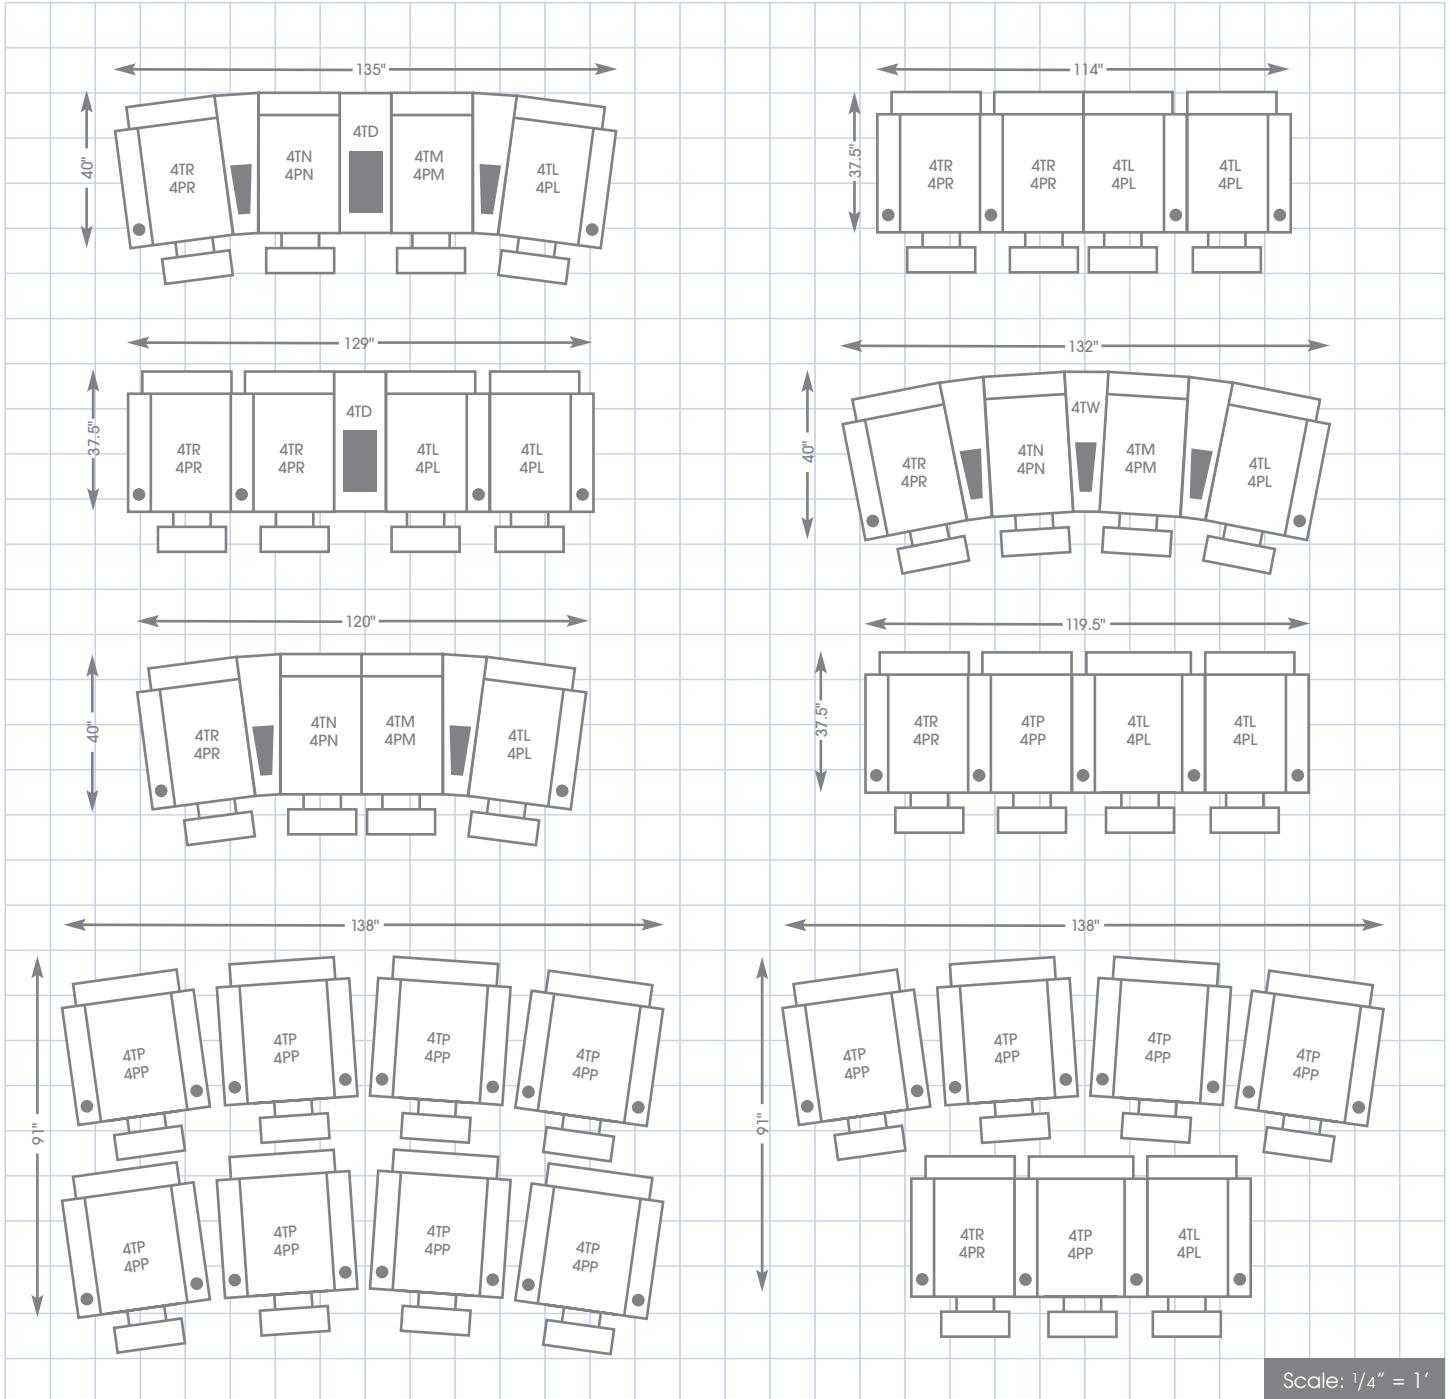

Combine any number of seats into curved or straight rows with built-in beverage holders, trays and optional power reclining.

4TR - Right Arm Recliner
 4PR - Right Arm Power Recliner

4TL - Left Arm Recliner
 4PL - Left Arm Power Recliner

4TR/4PR
Right Arm Recliner
or Power Recliner
40" H 28.5" W 37.5" D

4TL/4PL
Left Arm Recliner
or Power Recliner
40" H 28.5" W 37.5" D

4TN/4PN
Right Wedge or
Power Wedge Recliner
40" H 33.5" W 37.5" D

4TM/4PM
Left Wedge or
Power Wedge Recliner
40" H 33.5" W 37.5" D

4TP/4PP
Two Arm Recliner
or Power Recliner
40" H 34" W 37.5" D

4TD
Console
With Drawer
24.5" H 15" W 37.5" D

4TW
Wedge
With Tray
27" H 12" W 37.5" D

Choose from the popular configurations shown below or customize your own home theater seating.

Scale: 1/4" = 1'

La-Z-Boy® products are hand crafted and variations from standard dimensions and appearance can occur.

SPACE CONSIDERATIONS: When combining rows of theater seating, allow for a minimum of 24" between rows. For optimal viewing, tier rows at least 6", keeping in mind a ceiling height of 10' may be required.